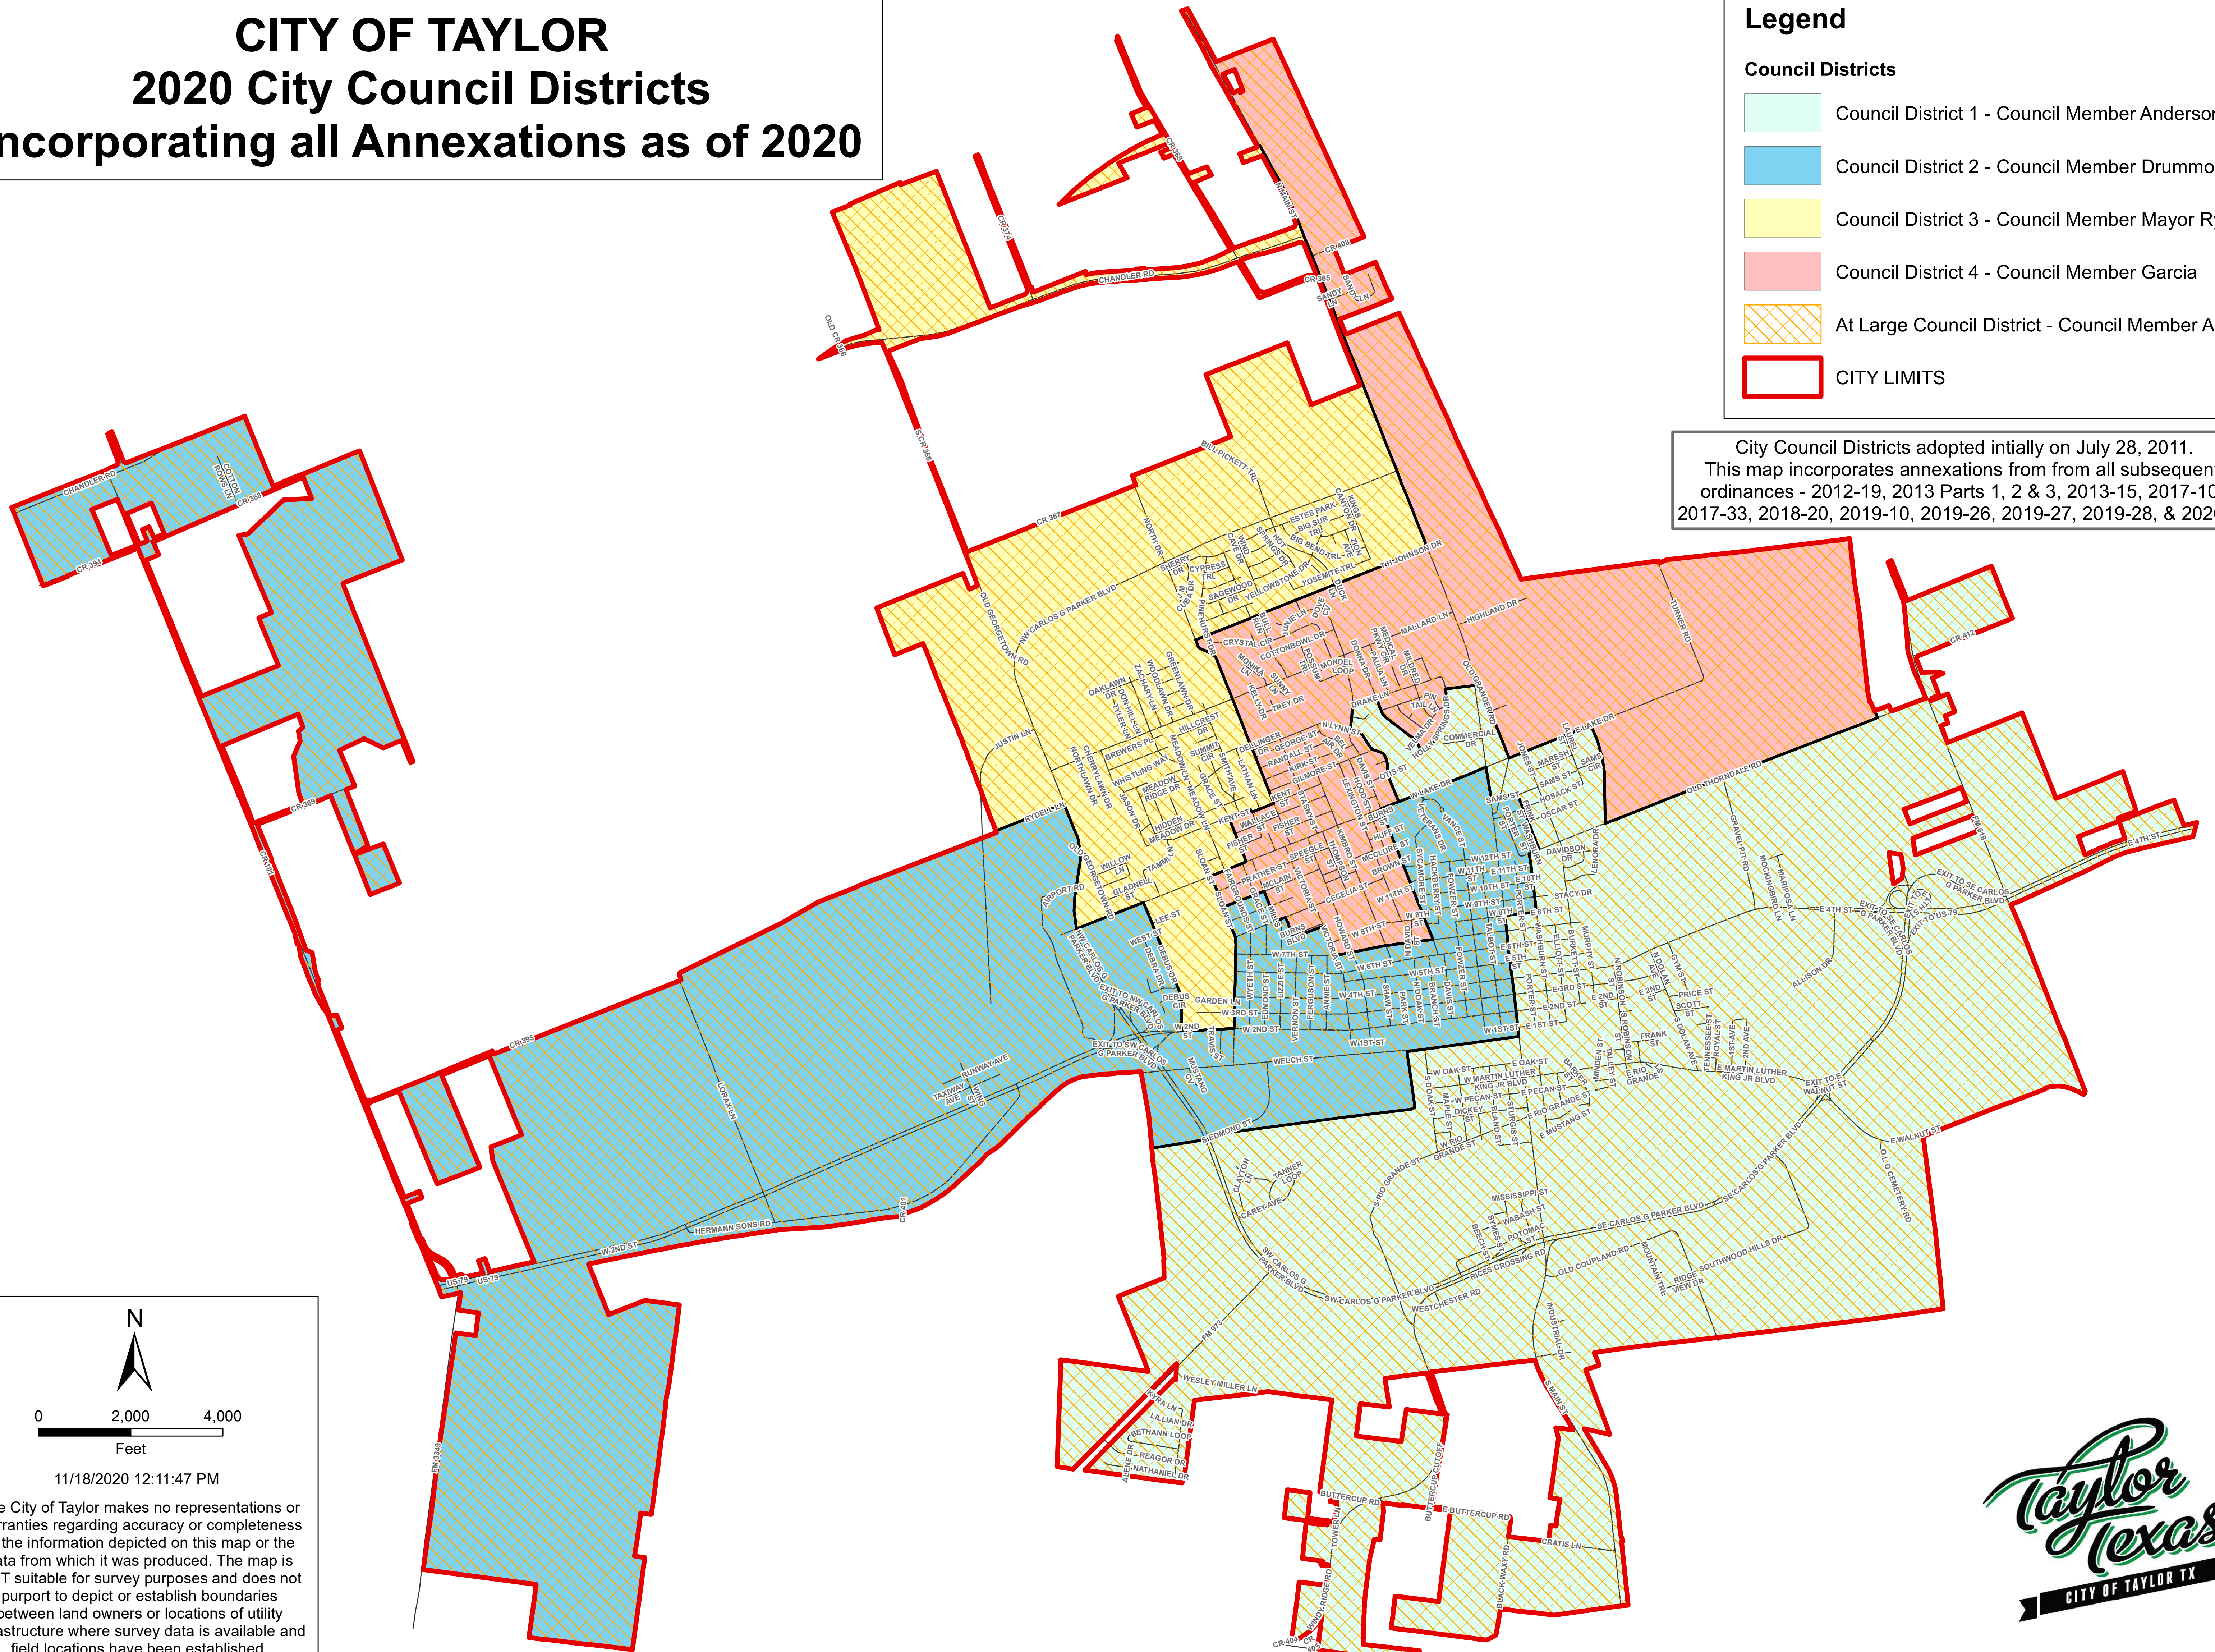

## 2020 City Council Districts

### Incorporating all Annexations as of 2020

#### Legend

City Council Districts adopted initially on July 28, 2011.  
 This map incorporates annexations from from all subsequent ordinances - 2012-19, 2013 Parts 1, 2 & 3, 2013-15, 2017-10, 2017-33, 2018-20, 2019-10, 2019-26, 2019-27, 2019-28, & 2020-16